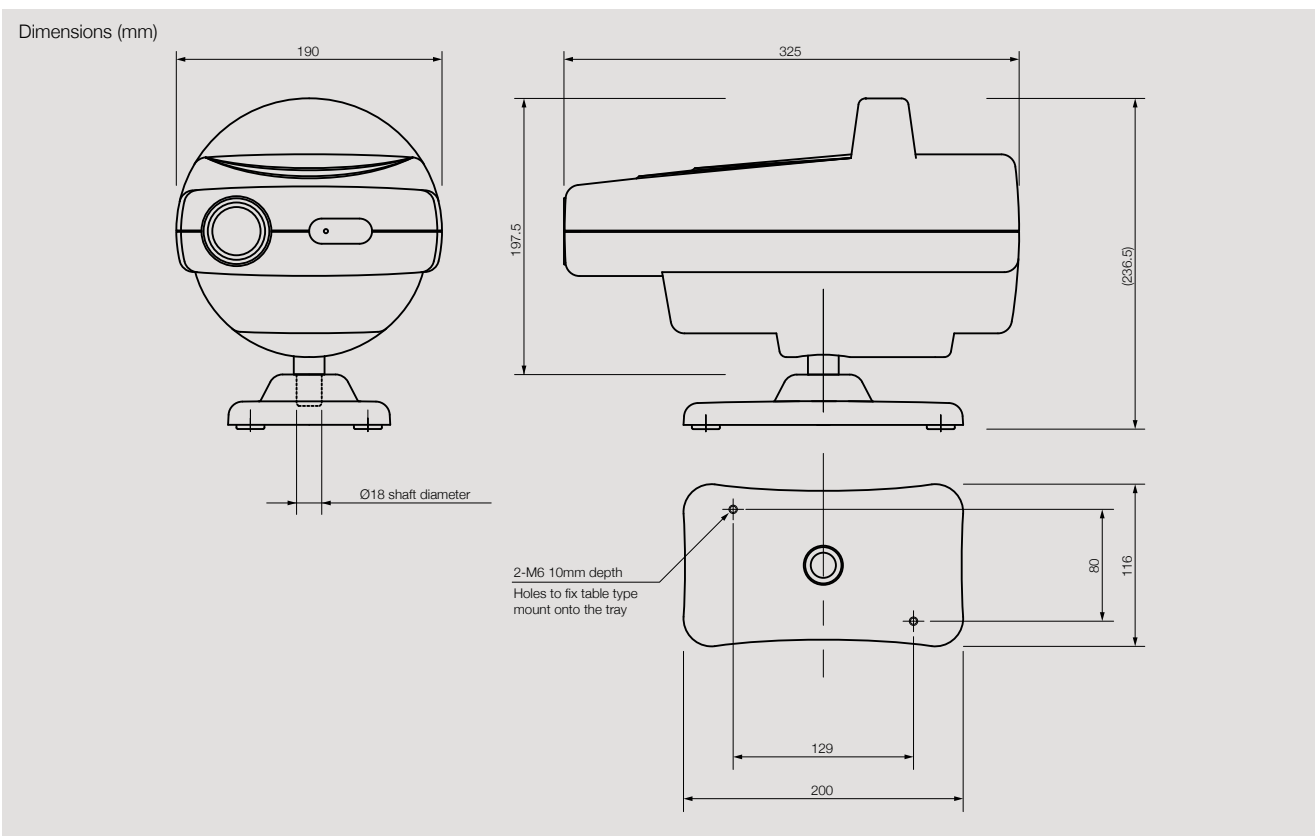

Dimensions

To ensure safe and correct handling please read the user manual before using.

- •Description and appearance as detailed in this brochure may be subject to change as improvements are made to products.
- •Colours as they appear in brochure photographs may be slightly different to actual products due to lighting conditions when photographs were taken, or print colours.

For The Americas, Asia-Pacific & Middle East
Takagi Seiko Co., Ltd
330-2 Iwafunie, Nakano-shi, Nagano-ken, 383-8585, Japan
TEL : +81(0)269-22-6094 URL : <https://www.takagi-j.com>

For Europe & Africa
Takagi Ophthalmic Instruments Europe Ltd
Citylabs 1.0, Nelson Street, Manchester, M13 9NQ, UK
TEL : +44 (0)161 273 6330 URL : <https://www.takagieurope.com>

Your local distributor